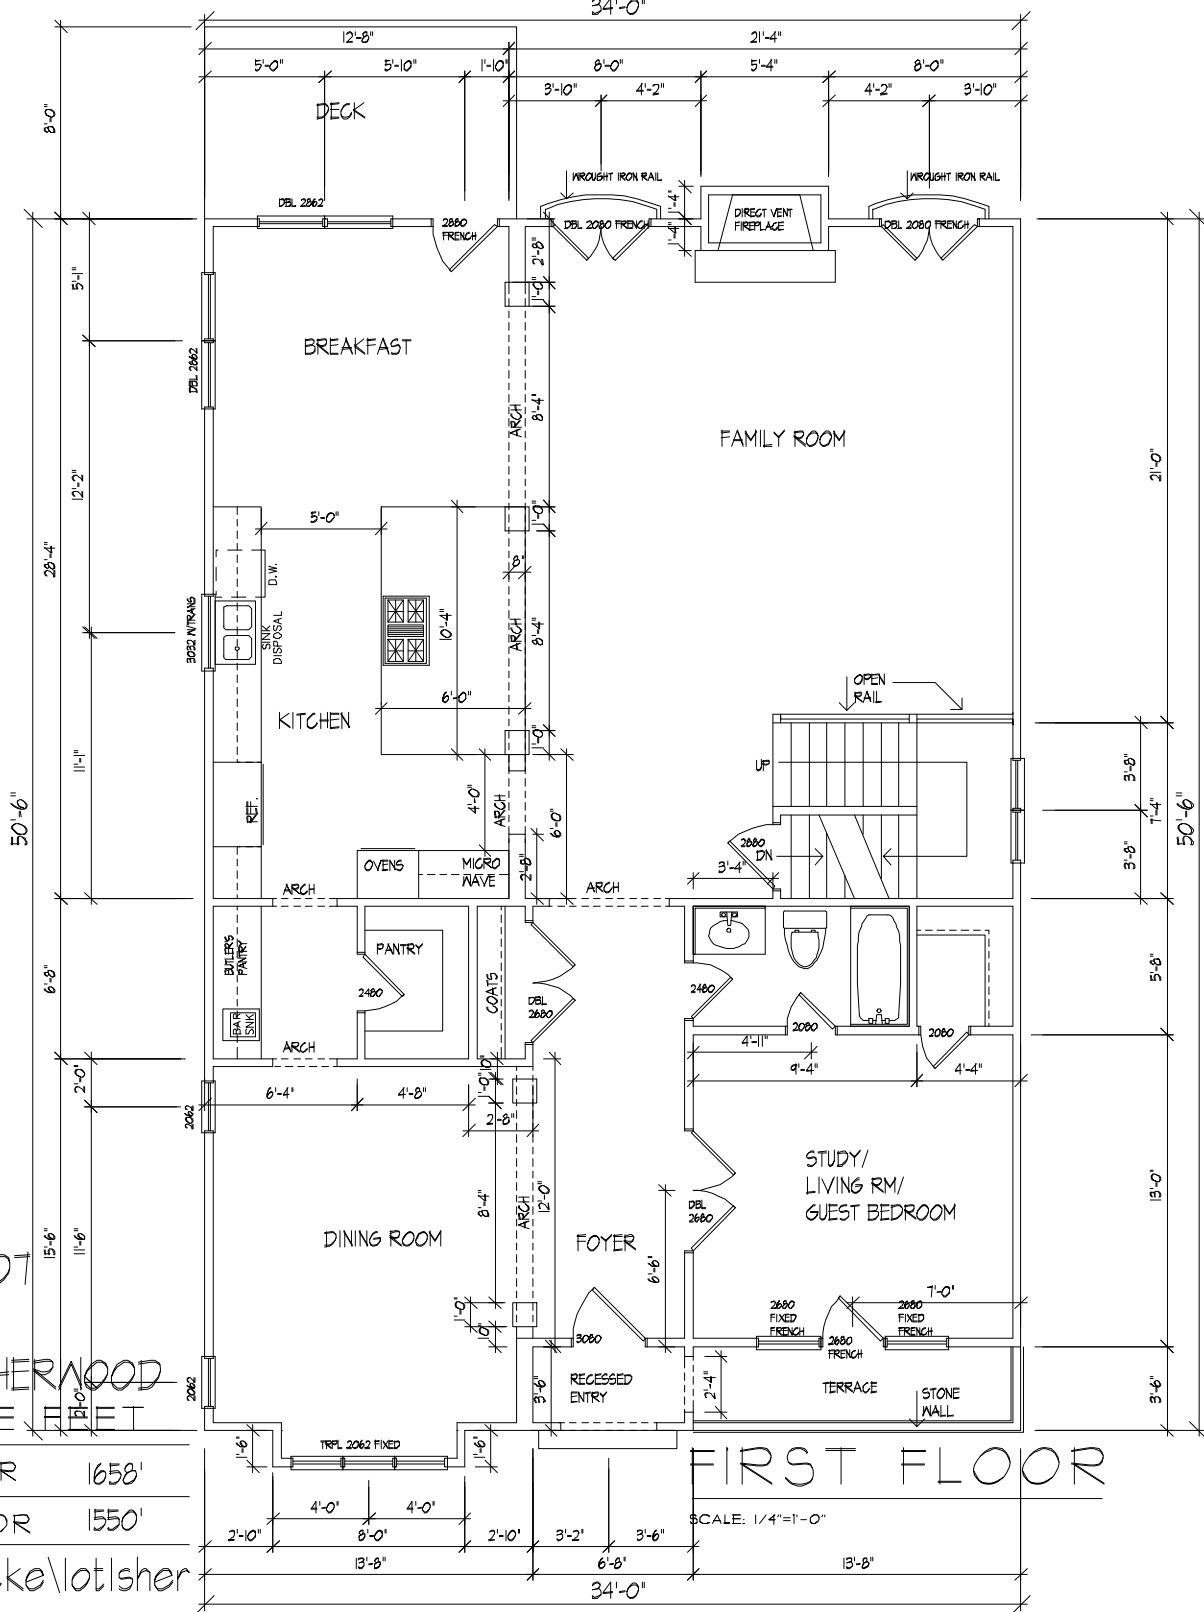

3/14/2007

LOCKE

LOT 1, SHERWOOD
SQUARE FEET

1ST FLOOR 1658'

2ND FLOOR 1550'

C:\D\Locke\lot1sher

FRONT ELEVATION

SCALE: 1/4"=1'-0"

REAR ELEVATION

SCALE: 1/4"=1'-0"

LEFT ELEVATION
SCALE: 1/4"=1'-0"

3/14/2007
 LOCKE
 LOT 1, SHERWOOD
 SQUARE FEET
 1ST FLOOR 1658'
 2ND FLOOR 1550'
 C:\D\Locke\lot1sher

RIGHT ELEVATION
SCALE: 1/4"=1'-0"

3/14/2007
 LOCKE
 LOT 1, SHERWOOD
 SQUARE ESTATES

1ST FLOOR 1658'

2ND FLOOR 1550'

C:\D\Locke\lot1sher

FIRST FLOOR

SCALE: 1/4"=1'-0"