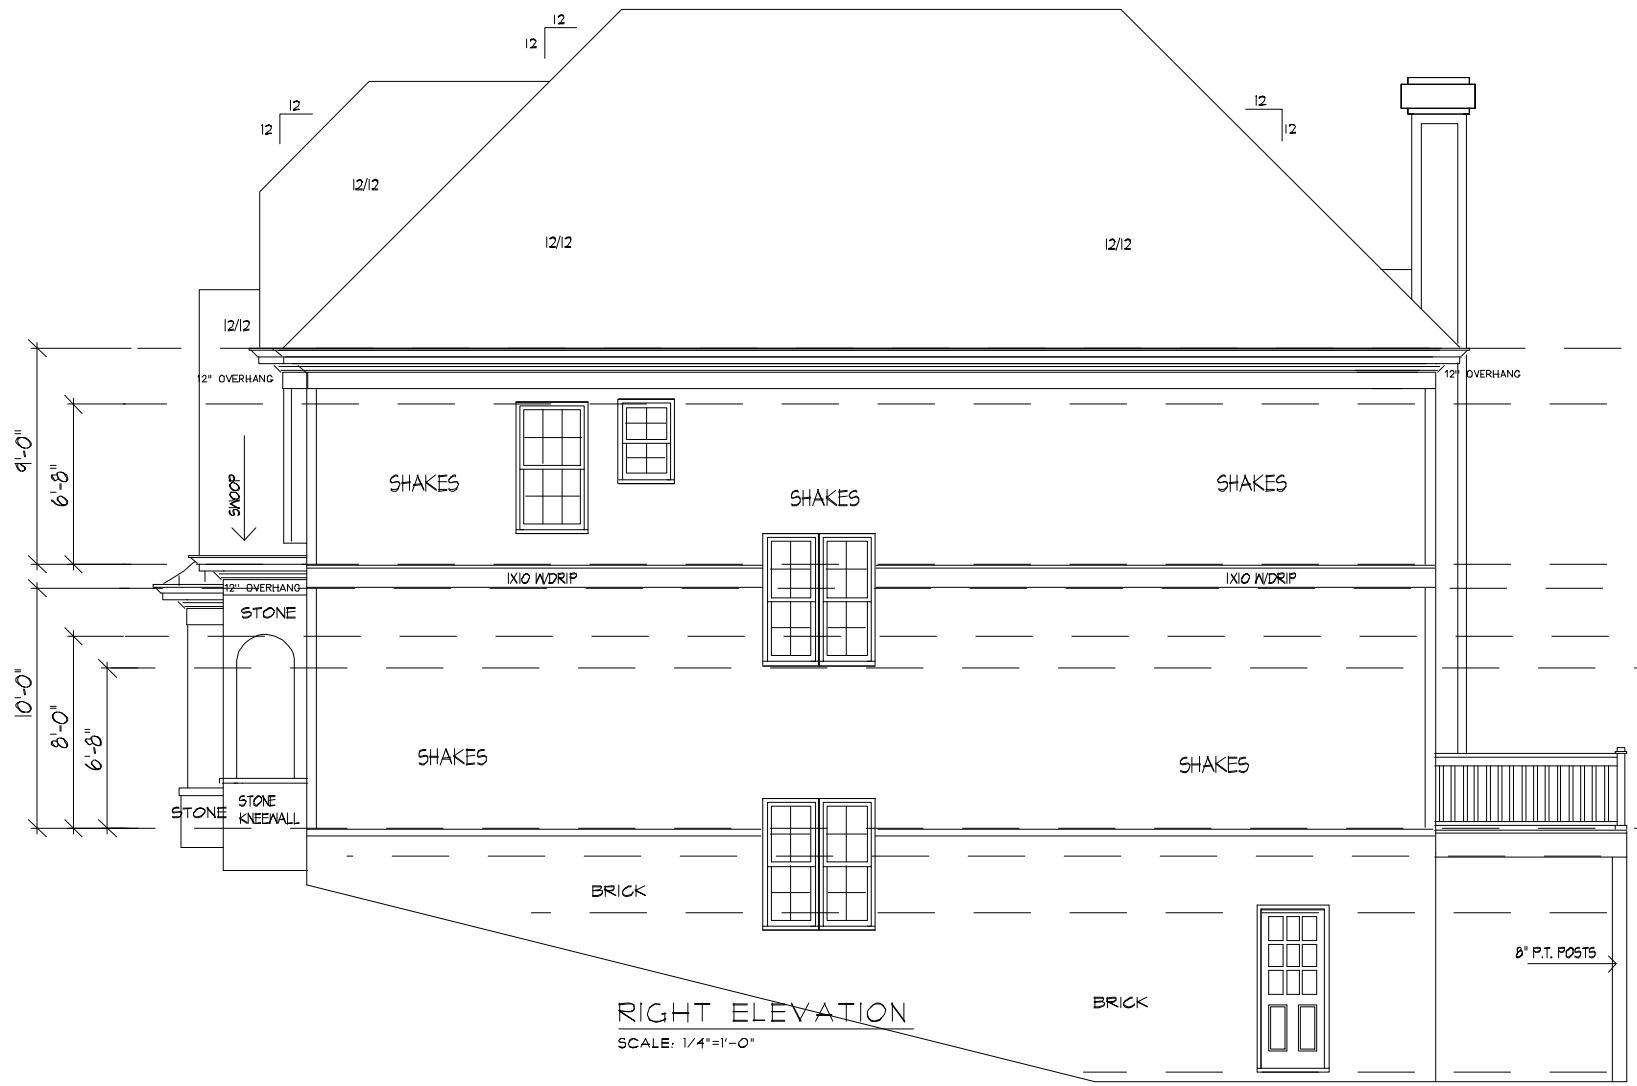

3/14/2007

LOCKE

LOT 1, SHERWOOD
SQUARE FEET

1ST FLOOR 1658'

2ND FLOOR 1550'

C:\D\Locke\lot1sher

FRONT ELEVATION

SCALE: 1/4"=1'-0"

REAR ELEVATION

SCALE: 1/4"=1'-0"

LEFT ELEVATION
SCALE: 1/4"=1'-0"

3/14/2007
 LOCKE
 LOT 1, SHERWOOD
 SQUARE FEET
 1ST FLOOR 1658'
 2ND FLOOR 1550'
 C:\D\Locke\lot1sher

RIGHT ELEVATION
SCALE: 1/4"=1'-0"

3/14/2007
 LOCKE
 LOT 1, SHERWOOD
 SQUARE ESTATES

1ST FLOOR 1658'

2ND FLOOR 1550'

C:\D\Locke\lot1sher

FIRST FLOOR

SCALE: 1/4"=1'-0"