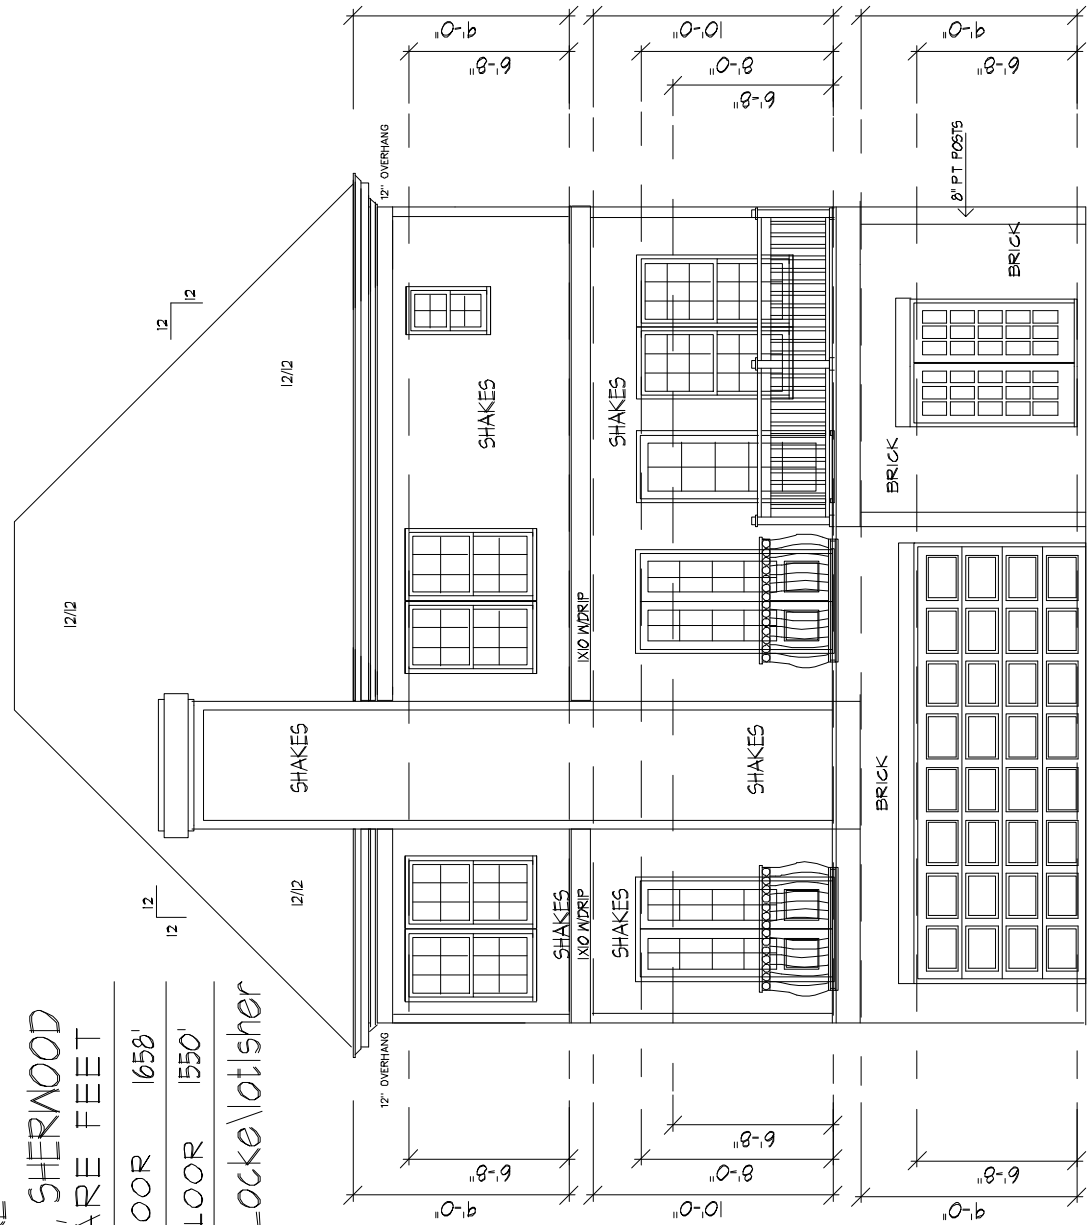

3/14/2007

LOCKE

LOT 1, SHERWOOD
SQUARE FEET

1ST FLOOR 1658'

2ND FLOOR 1550'

C:\D\Locke\lot1sher

FRONT ELEVATION

SCALE: 1/4"=1'-0"

REAR ELEVATION

SCALE: 1/4"=1'-0"

LEFT ELEVATION
SCALE: 1/4"=1'-0"

3/14/2007
 LOCKE
 LOT 1, SHERWOOD
 SQUARE FEET
 1ST FLOOR 1658'
 2ND FLOOR 1550'
 C:\D\Locke\lot1sher

RIGHT ELEVATION
SCALE: 1/4"=1'-0"

3/14/2007
 LOCKE
 LOT 1, SHERWOOD
 SQUARE ESTATES

1ST FLOOR 1658'

2ND FLOOR 1550'

C:\D\Locke\lot1sher

FIRST FLOOR

SCALE: 1/4"=1'-0"